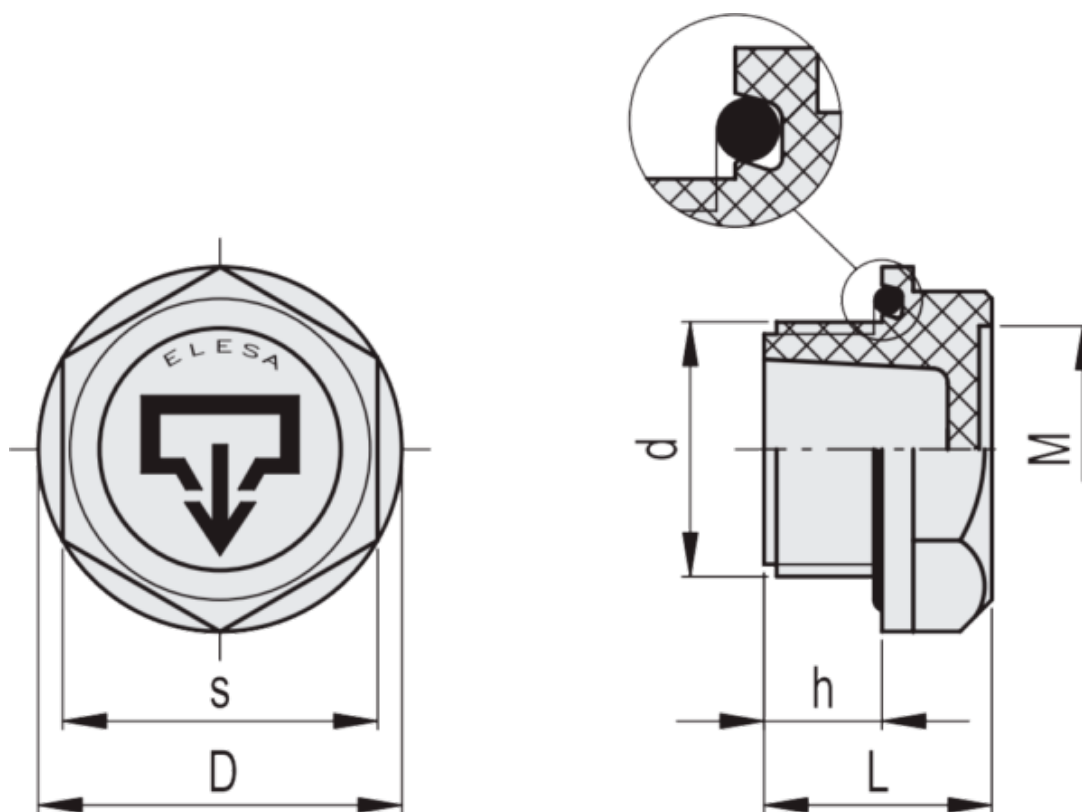

Data Sheet

Article number: 2311158891

Description: E+G Plug
TSR. 40x1.5

Measures

d = M 40x1.5

D = 53.5

h = 14

L = 26

M = 38

s = 46

Weight (g) = 19